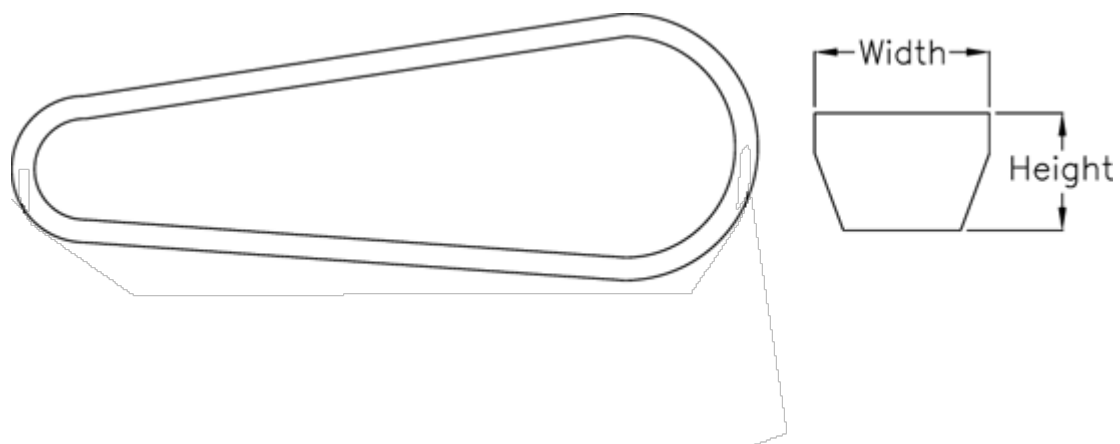

Data Sheet

Article number: 601962562082

Description: Gates V-belt SPA 2082 Ld 2082
DELTA NARROW

Measures

Datum length =	2082
Height =	10
Width =	13